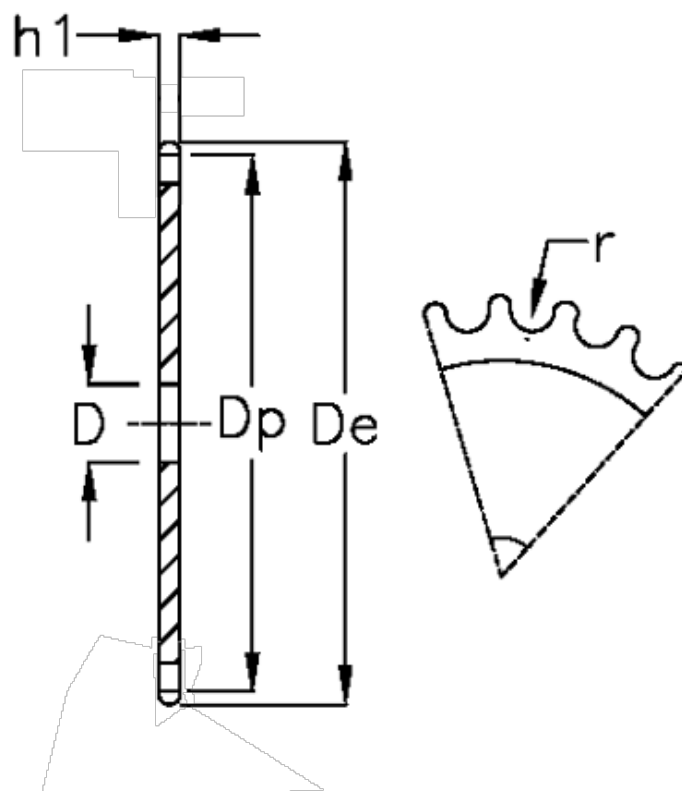

Article number: 616021011015

Description: Plate wheel 28 B-1 Z=15 simplex

## Measures

C	= 5
D	= 25
De	= 232.3
Dp	= 213.79
For chain size	= 1 3/4 x 1 1/4
For chain type	= 28 B-1
h1	= 29.4
Number of teeth	= 15

r = 27.94